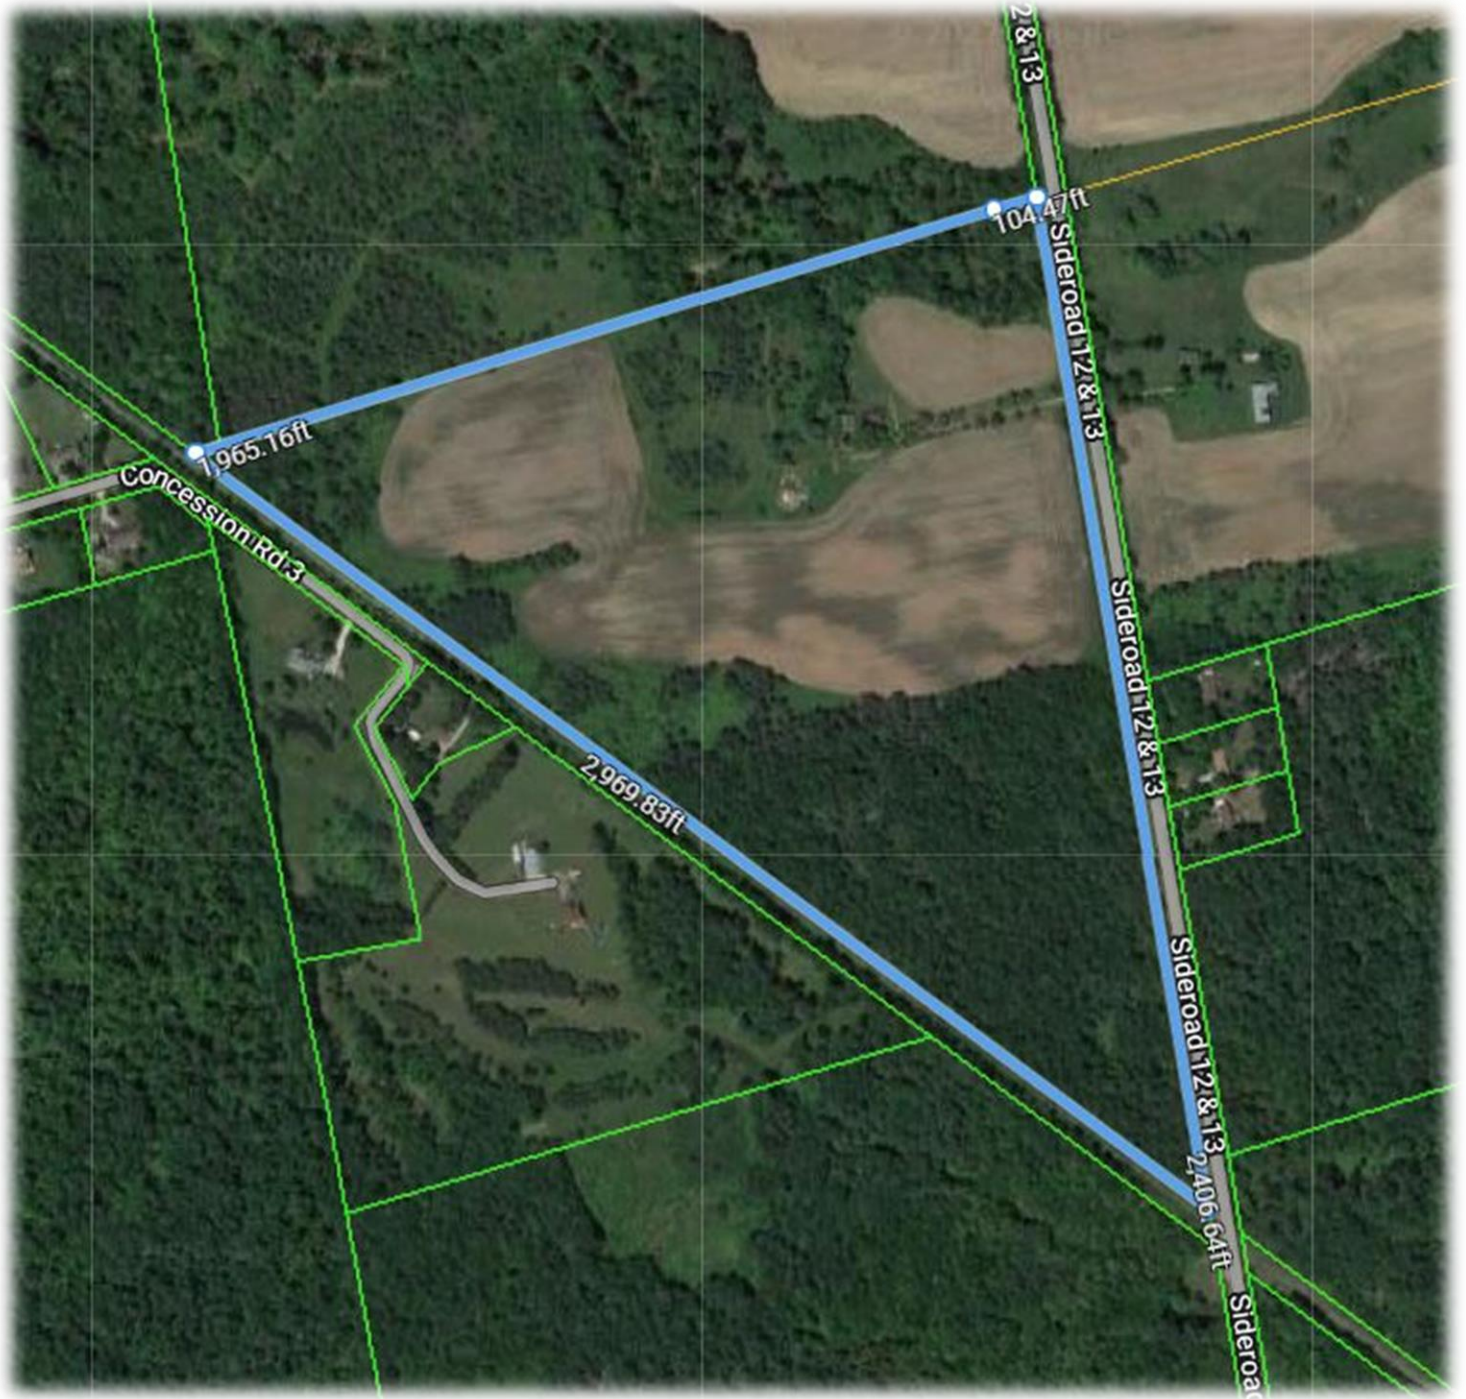

AERIAL VIEW OF PROPERTY:

2964 12/13 Side Road

*Aerial map presented as per Geowarehouse website and is not to be used as a legal description of the property. It is for information purposes only and may not represent actual or current conditions.*