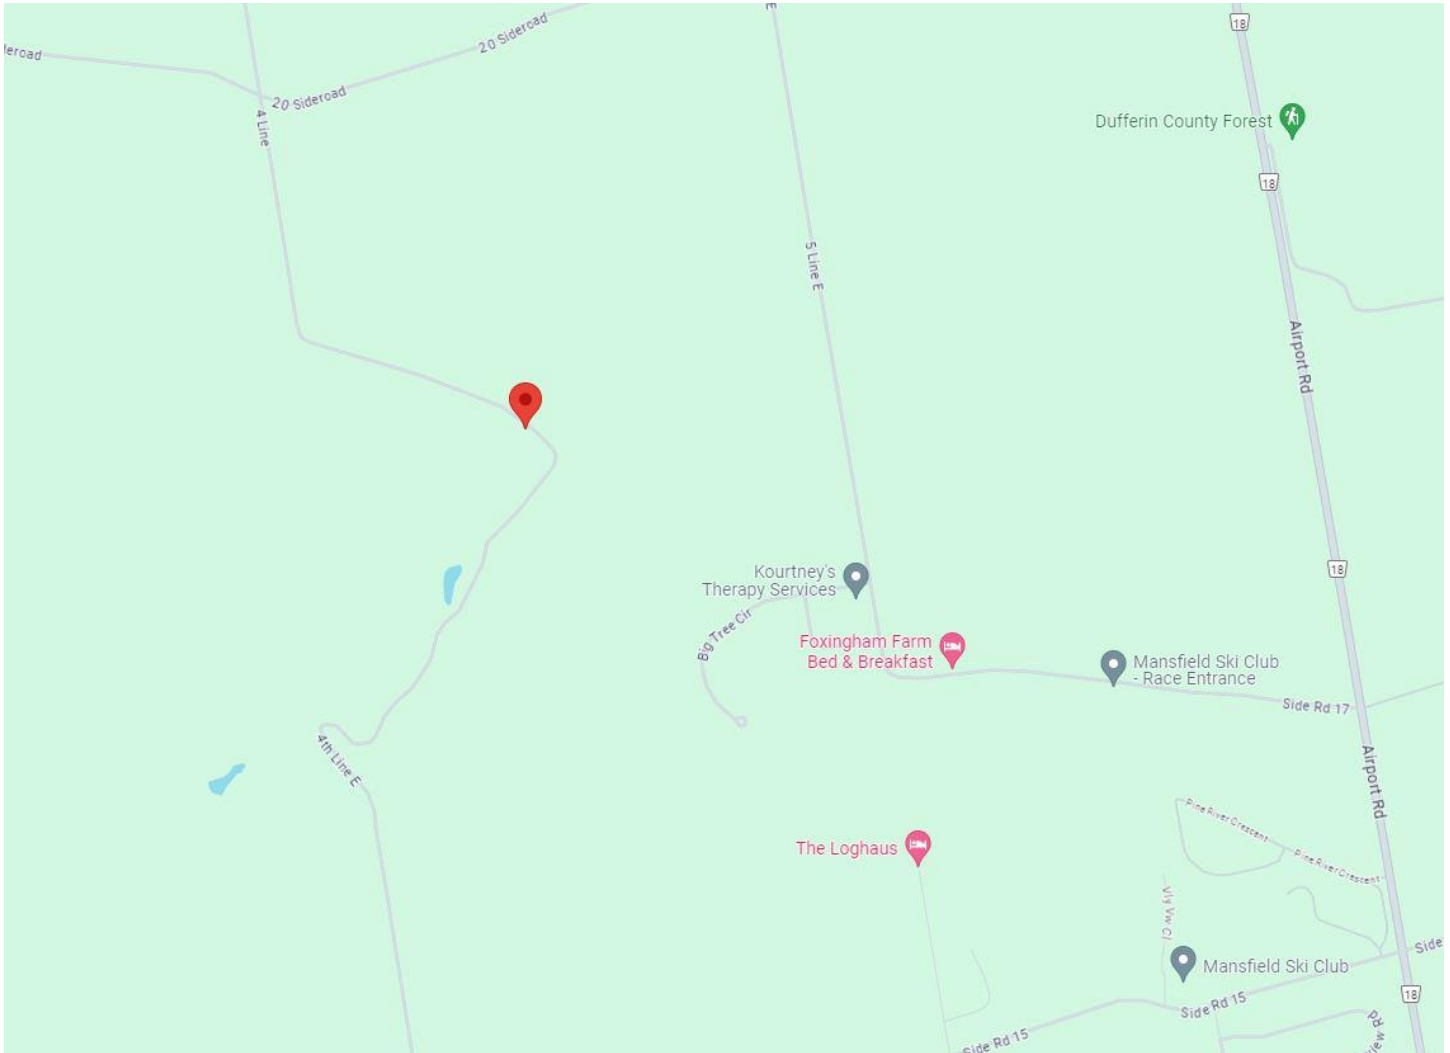

**Google Map Location:**

837568 4<sup>th</sup> Line E, Mulmur

S of 20 Sideroad/River Road on W side of 4<sup>th</sup> Line E