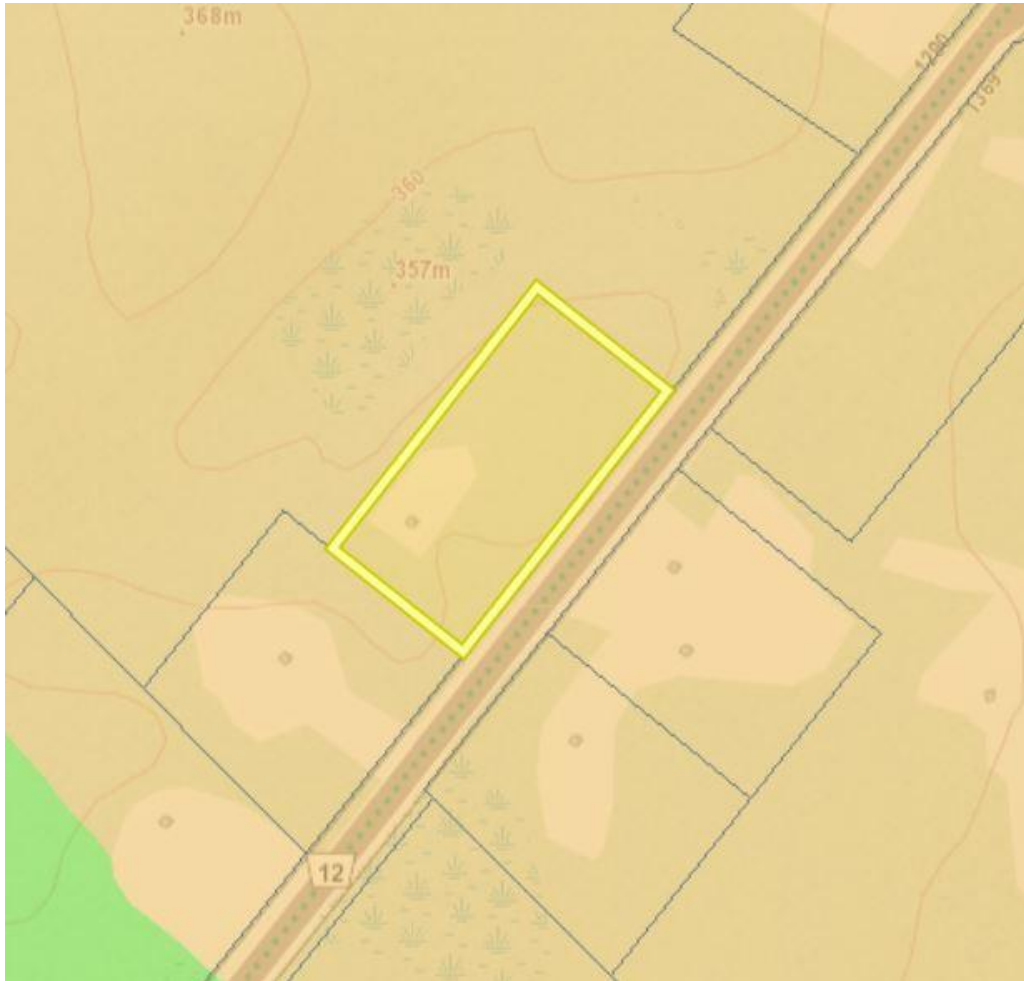

1290 Olde Base Line Rd, Caledon

Aerial map presented as per NEC website and is not to be used as a legal description of the property. It is for information purposes only and may not represent actual or current conditions

LEGEND	BASE MAP LEGEND
NIAGARA ESCARPMENT PLAN AREA	
Plan Designations	
Escarpment Natural Area	
Escarpment Protection Area	
Escarpment Rural Area	
Escarpment Recreation Area	
Mineral Resource Extraction Area	
Urban Area	
Minor Urban Centre	
OVERLAY	
Niagara Escarpment Parks and Open Space System	
Amendments to the Niagara Escarpment Plan	
ROADS	
	Expressway
	Provincial Highway
	County or Regional
	Local Municipal
BOUNDARIES	
	County or Regional Municipality
	Township, Local and Area Municipality
OTHER	
	Railway
	Abandoned Railway
	Contour (10m Interval)
	Lot and Concession Boundary
<p><small>NOTE: The Niagara Escarpment Plan designation boundaries shown on this map are approximate and subject to confirmation through site inspection and the application of the "Interpretation of Boundaries" section of the Niagara Escarpment Plan.</small></p>	
<p><small>The NIAGARA ESCARPMENT PLAN (2017) APPROVED AND ORDERED June 1, 2017. O.C. # 1826/2017</small></p>	